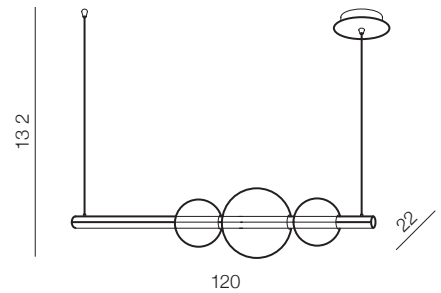

1 BLACK

2 WHITE

3 GOLD

Sandra 1 dimm LED

AZ3351

(black)

LED 36W 2340lm 3000K dimmable
glass/acrylic

Sandra 3 dimm LED