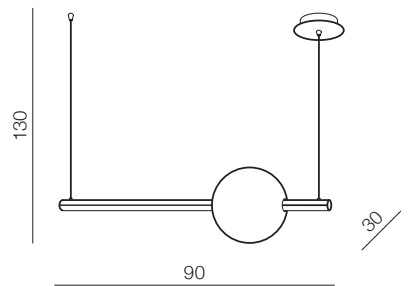

1 BLACK

2 WHITE

3 GOLD

Sandra 1 dimm LED

AZ3351

(black)

LED 36W 2340lm 3000K dimmable
glass/acrylic

Sandra 3 dimm LED