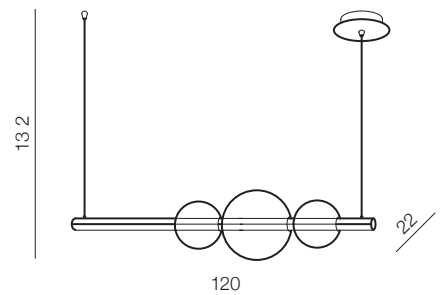

1 BLACK

2 WHITE

3 GOLD

Sandra 1 dimm LED

AZ3351

(black)

LED 36W 2340lm 3000K dimmable
glass/acrylic

Sandra 3 dimm LED