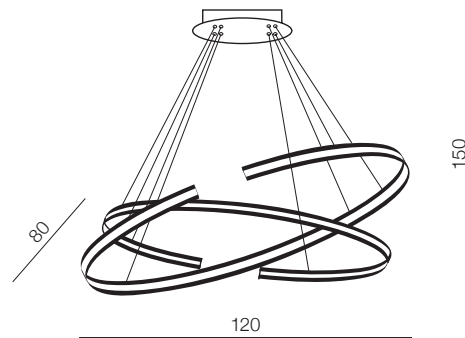

Alessia XL dimm LED

AZ3356

(black)

LED 100W 8500lm 3000K dimmable
metal/plastic