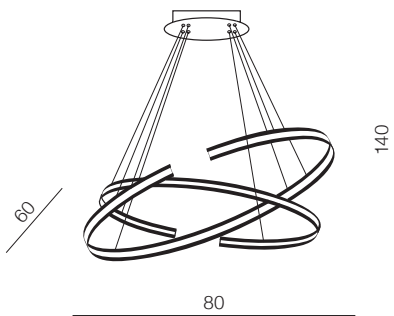

ALESSIA DIMM

Alessia dimm LED

AZ3355

(black)

LED 60W 5100lm 3000K dimmable
metal/plastic