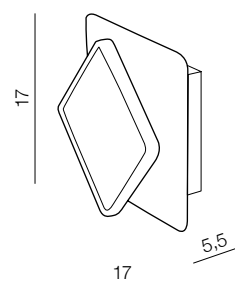

1 BLACK

2 WHITE

**Onyx** LED

- 1 AZ3358 (black)
- 2 AZ3357 (white)

LED 6W 510lm 3200K  
aluminium/acrylic/metal