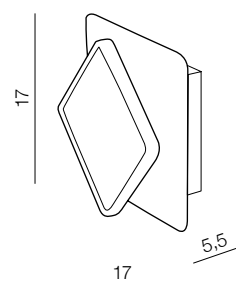

**1** BLACK**2** WHITE**Onyx** LED

- 1** AZ3358 (black)
- 2** AZ3357 (white)

LED 6W 510lm 3200K
aluminium/acrylic/metal