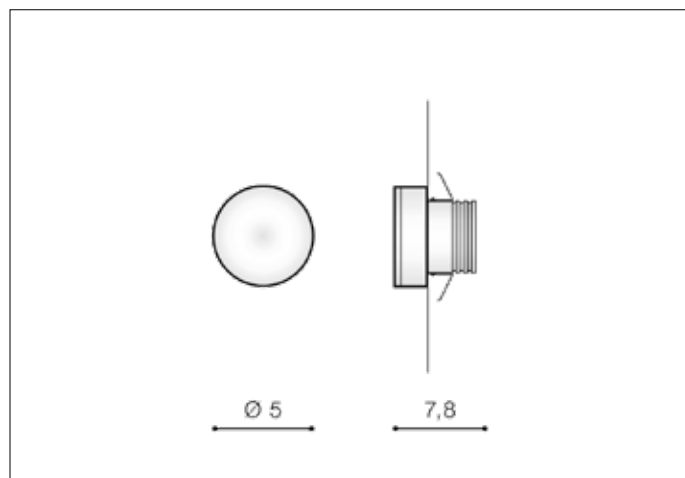

AZzardo[®]
 LIGHTING

TAZ WHITE

AZ3370, EAN 5901238433705

Dimensions height / width / length [cm] **Product Specifications**

| | |
|-----------------|-----------------|
| Product | 5 x 5 x 7,8 |
| Mounting inlet: | N/A x 4,8 x 6,5 |
| Ceiling base: | N/A x N/A x N/A |
| Shades | N/A x N/A x N/A |

| | |
|--------------------|-------------------|
| Line | TECHNICAL |
| Type | Stairs |
| Type of track | N/A |
| Colour | White |
| Material | Aluminium / Acryl |
| Light source | 1 |
| Type of socket | LED INTEGRATED |
| Lumens | 85 |
| Kelvins | 4000 |
| Beam angle | N/A |
| Dimmable | N/A |
| CCT | N/A |
| RGB | N/A |
| RA | N/A |
| App remote control | N/A |
| Remote control | N/A |
| Voltage | 230V |
| Power | 1W |
| Switch location | N/A |
| Protection class | IP20 |
| Tilt | N/A |
| Rotation | N/A |

Shipping info height / width / length [cm]

| | |
|-------------------|-----------------|
| BOX 1: | 6,5 x 11 x 6,5 |
| BOX 2: | N/A x N/A x N/A |
| BOX 3: | N/A x N/A x N/A |
| Net weight [kg] | 0,12 |
| Gross weight [kg] | 0,15 |