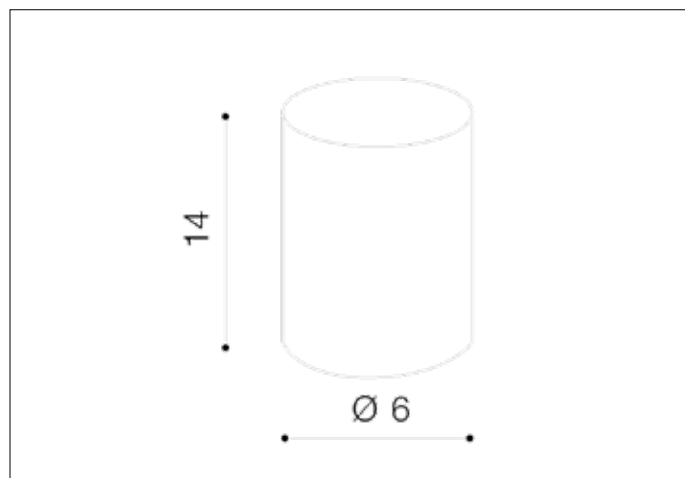

AZzardo[®]
LIGHTING

EREBUS TUBE 14 WHITE
AZ3383, EAN 5901238433835

Dimensions height / width / length [cm] Product Specifications

Product	14 x 6 x N/A
Mounting inlet:	N/A x N/A x N/A
Ceiling base:	N/A x N/A x N/A
Shades	N/A x N/A x N/A

Line	TECHNICAL
Type	Component
Type of track	N/A
Colour	White
Material	Aluminium
Light source	1
Type of socket	N/A
Lumens	N/A
Kelvins	N/A
Beam angle	N/A
Dimmable	N/A
CCT	N/A
RGB	N/A
RA	N/A
App remote control	N/A
Remote control	N/A
Voltage	N/AV
Power	N/A
Switch location	N/A
Protection class	N/A
Tilt	N/A
Rotation	N/A

Shipping info height / width / length [cm]

BOX 1:	15 x 6,5 x 6,5
BOX 2:	N/A x N/A x N/A
BOX 3:	N/A x N/A x N/A
Net weight [kg]	0,1
Gross weight [kg]	0,15

Energy efficiency

N/A

Azzardo Sp. z o.o.
ul. Strzeszyńska 33 60-479 Poznań,
NIP: 929-185-75-07