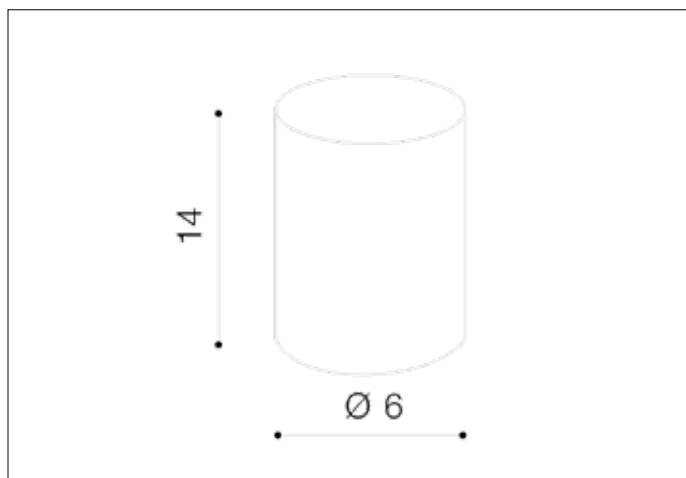

AZzardo[®]
LIGHTING

EREBUS TUBE 14 BLACK
AZ3384, EAN 5901238433842

Dimensions height / width / length [cm] Product Specifications

Product	14 x 6 x N/A
Mounting inlet:	N/A x N/A x N/A
Ceiling base:	N/A x N/A x N/A
Shades	N/A x N/A x N/A

Line	TECHNICAL
Type	Component
Type of track	N/A
Colour	Black
Material	Aluminium
Light source	1
Type of socket	N/A
Lumens	N/A
Kelvins	N/A
Beam angle	N/A
Dimmable	N/A
CCT	N/A
RGB	N/A
RA	N/A
App remote control	N/A
Remote control	N/A
Voltage	N/AV
Power	N/A
Switch location	N/A
Protection class	N/A
Tilt	N/A
Rotation	N/A

Shipping info height / width / length [cm]

BOX 1:	15 x 6,5 x 6,5
BOX 2:	N/A x N/A x N/A
BOX 3:	N/A x N/A x N/A
Net weight [kg]	0,1
Gross weight [kg]	0,15

Energy efficiency

N/A

Azzardo Sp. z o.o.
ul. Strzeszyńska 33 60-479 Poznań,
NIP: 929-185-75-07