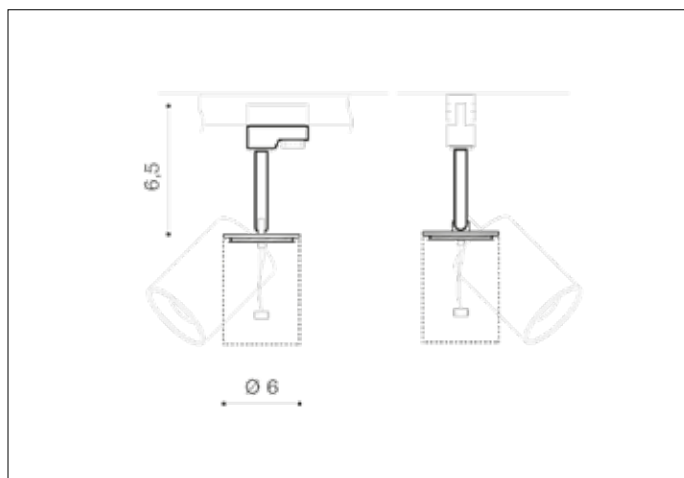

**AZzardo**<sup>®</sup>  
LIGHTING

EREBUS TRACK 3LINE BLACK  
AZ3391, EAN 5901238433910

### Dimensions height / width / length [cm] Product Specifications

Product	6,5 x 6 x N/A
Mounting inlet:	N/A x N/A x N/A
Ceiling base:	N/A x N/A x N/A
Shades	N/A x N/A x N/A

Line	TECHNICAL
Type	Track
Type of track	3 Line
Colour	Black
Material	Aluminium
Light source	1
Type of socket	GU10
Lumens	N/A
Kelvins	N/A
Beam angle	N/A
Dimmable	N/A
CCT	N/A
RGB	N/A
RA	N/A
App remote control	N/A
Remote control	N/A
Voltage	230V
Power	max LED 35W
Switch location	N/A
Protection class	IP20
Tilt	180°
Rotation	360°

### Shipping info height / width / length [cm]

BOX 1:	13 x 8,5 x 8,5
BOX 2:	N/A x N/A x N/A
BOX 3:	N/A x N/A x N/A
Net weight [kg]	0,13
Gross weight [kg]	0,18