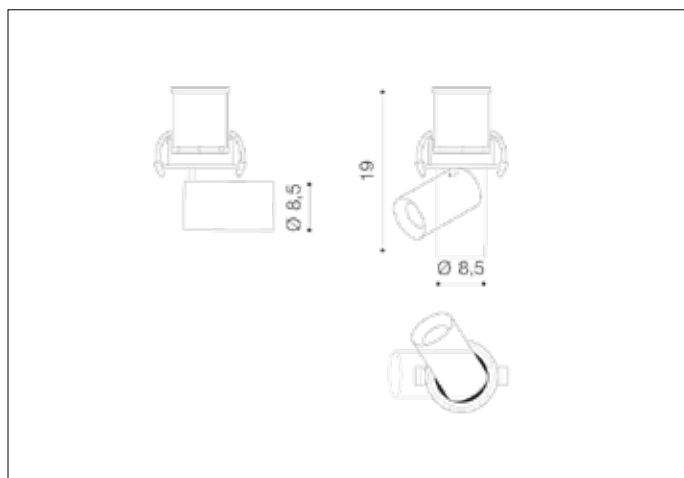

AZzardo[®]
LIGHTING

LUNA 7W BLACK
AZ3397, EAN 5901238433972

Dimensions height / width / length [cm] Product Specifications

Product	19 x 8,5 x N/A
Mounting inlet:	9,3 x 7 x N/A
Ceiling base:	N/A x N/A x N/A
Shades	8,6 x 5 x N/A

Line	TECHNICAL
Type	Downlight
Type of track	N/A
Colour	Black / Black
Material	Aluminium / Acryl
Light source	1
Type of socket	LED INTEGRATED
Lumens	505
Kelvins	3000
Beam angle	28°
Dimmable	N/A
CCT	N/A
RGB	N/A
RA	? 90
App remote control	N/A
Remote control	N/A
Voltage	230V
Power	7W
Switch location	N/A
Protection class	IP20
Tilt	90°
Rotation	360°

Shipping info height / width / length [cm]

BOX 1:	15 x 10 x 10
BOX 2:	N/A x N/A x N/A
BOX 3:	N/A x N/A x N/A
Net weight [kg]	0,44
Gross weight [kg]	0,49

Energy efficiency

Azzardo Sp. z o.o.
ul. Strzeszyńska 33 60-479 Poznań,
NIP: 929-185-75-07