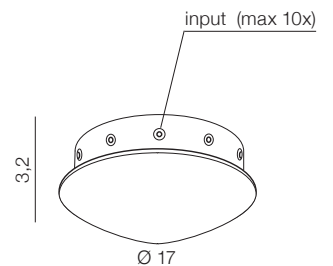

Ziko Base 10

- ① AZ2905 (black)
- ② AZ3409 (white)
- ③ AZ3460 (antique)

Max 10x input for Ziko meters
aluminium