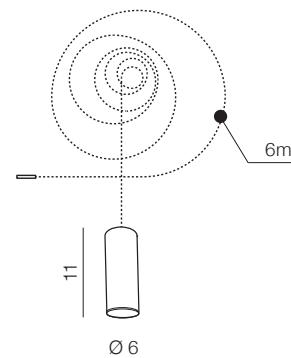

Ziko Glass + Ziko GU10 meters = Final Product

Ziko GU10 3 meters

AZ3411

(black)
GU10 1x Max 35W only LED
aluminium

Ziko GU10 6 meters

AZ3412

(black)
GU10 1x Max 35W only LED
aluminium