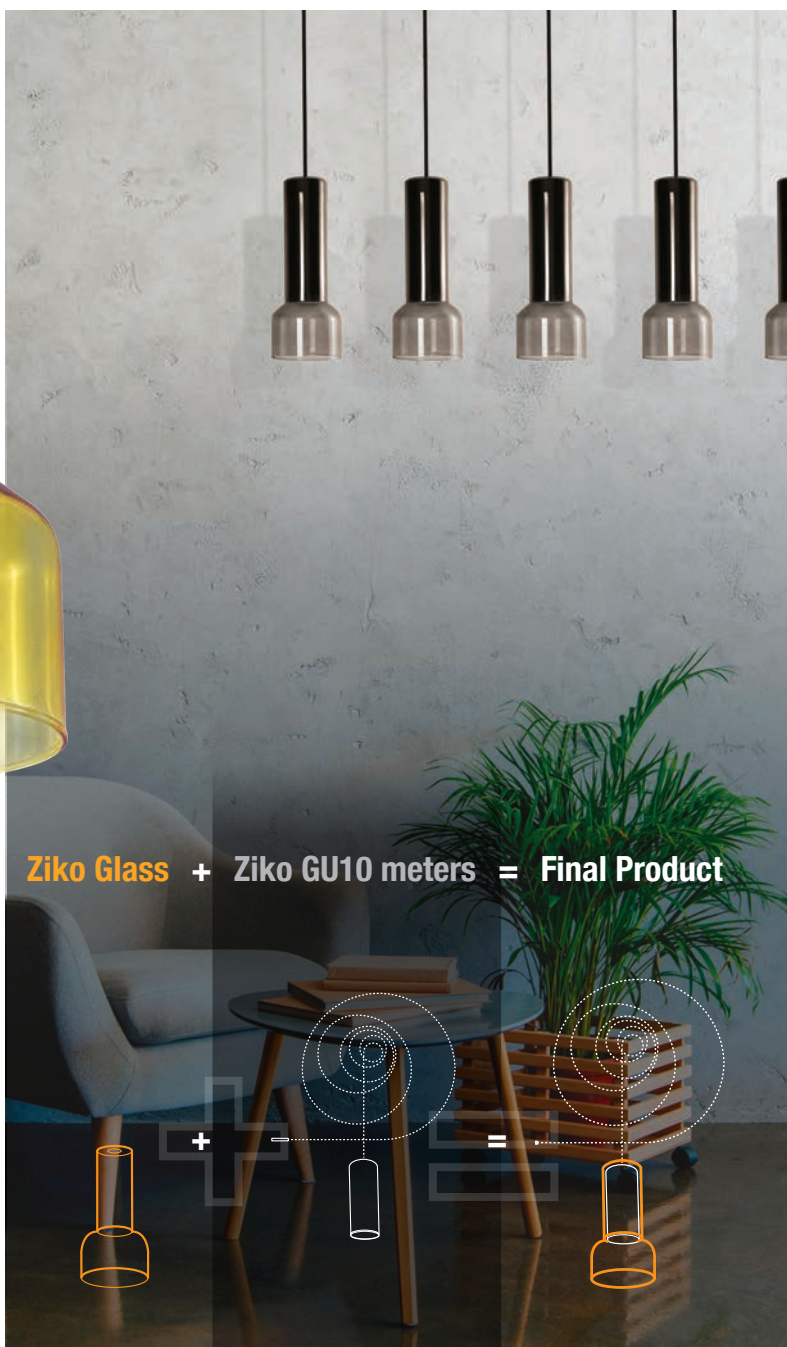

ZIKO GLASS

1 YELLOW

2 BLUE

3 SMOKY

4 CLEAR

Ziko Glass

- 1 AZ3413 (yellow)
- 2 AZ3414 (blue)
- 3 AZ3415 (smoky)
- 4 AZ3416 (clear)

glass

Ziko Glass + Ziko GU10 meters = Final Product

Ziko GU10 3 meters

AZ3411

(black)
GU10 1x Max 35W only LED
aluminium

Ziko GU10 6 meters

AZ3412

(black)
GU10 1x Max 35W only LED
aluminium