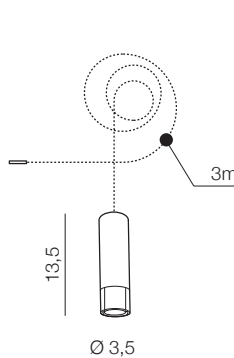

Ziko Glass + Ziko GU10 meters = Final Product

Ziko GU10 3 meters

AZ3411

(black)
GU10 1x Max 35W only LED
aluminium

Ziko GU10 6 meters

AZ3412

(black)
GU10 1x Max 35W only LED
aluminium