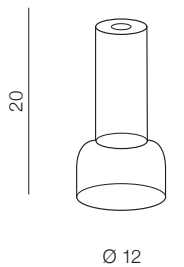

ZIKO GLASS

1 YELLOW

2 BLUE

3 SMOKY

4 CLEAR

Ziko Glass

- 1 AZ3413 (yellow)
- 2 AZ3414 (blue)
- 3 AZ3415 (smoky)
- 4 AZ3416 (clear)

glass

Ziko Glass + Ziko GU10 meters = Final Product

Ziko GU10 3 meters

AZ3411

(black)
GU10 1x Max 35W only LED
aluminium

Ziko GU10 6 meters

AZ3412

(black)
GU10 1x Max 35W only LED
aluminium