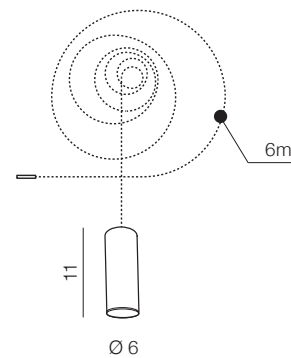

Ziko Glass + Ziko GU10 meters = Final Product

Ziko GU10 3 meters

AZ3411

(black)

GU10 1x Max 35W only LED  
aluminium

Ziko GU10 6 meters

AZ3412

(black)