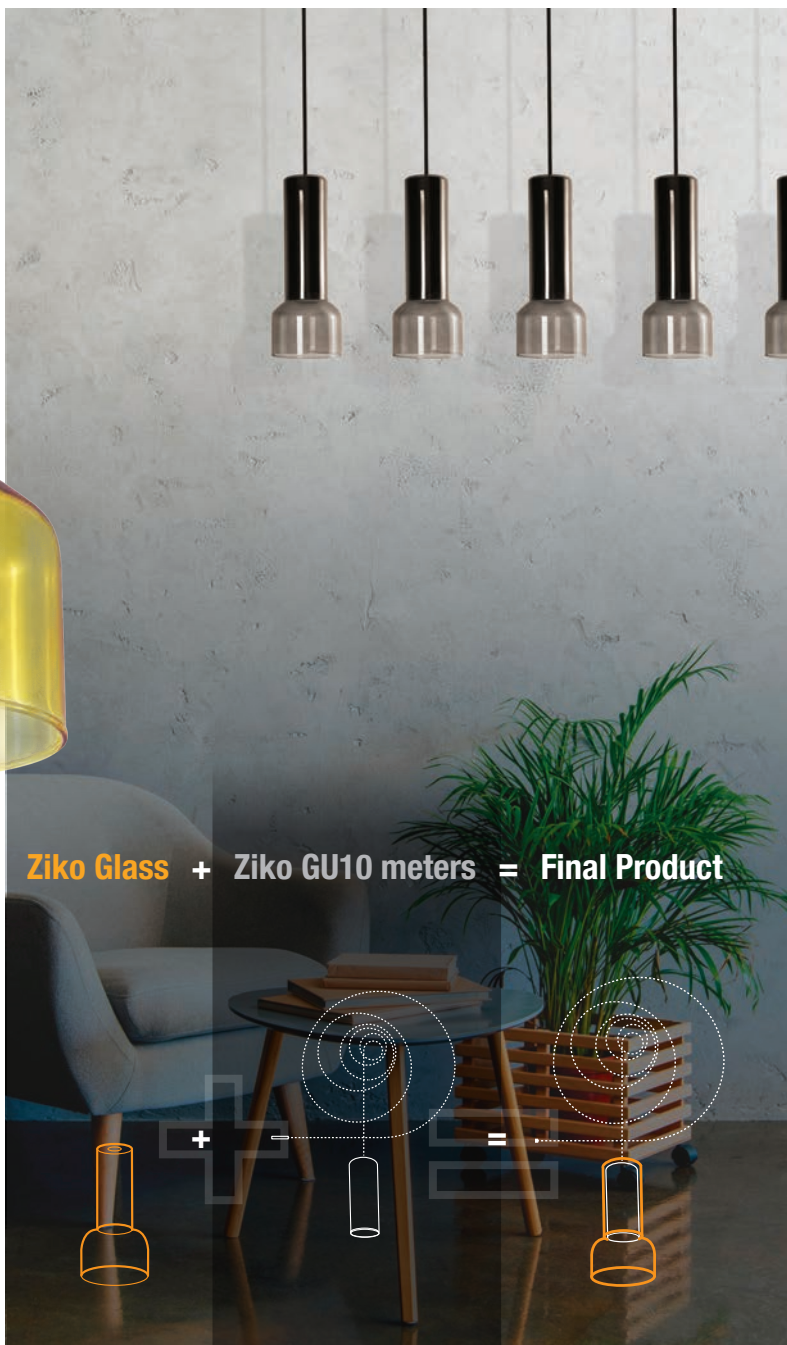

ZIKO GLASS

1 YELLOW

2 BLUE

3 SMOKY

4 CLEAR

Ziko Glass

- 1 AZ3413 (yellow)
- 2 AZ3414 (blue)
- 3 AZ3415 (smoky)
- 4 AZ3416 (clear)

glass

Ziko Glass + Ziko GU10 meters = Final Product

Ziko GU10 3 meters

AZ3411

(black)

GU10 1x Max 35W only LED  
aluminium

Ziko GU10 6 meters

AZ3412

(black)

GU10 1x Max 35W only LED  
aluminium