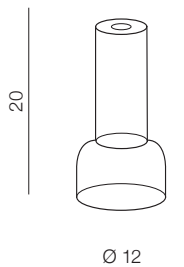

ZIKO GLASS

1 YELLOW

2 BLUE

3 SMOKY

4 CLEAR

Ziko Glass

- 1 AZ3413 (yellow)
- 2 AZ3414 (blue)
- 3 AZ3415 (smoky)
- 4 AZ3416 (clear)

glass

Ziko Glass + Ziko GU10 meters = Final Product

Ziko GU10 3 meters

AZ3411

(black)

GU10 1x Max 35W only LED  
aluminium

Ziko GU10 6 meters

AZ3412

(black)

GU10 1x Max 35W only LED  
aluminium