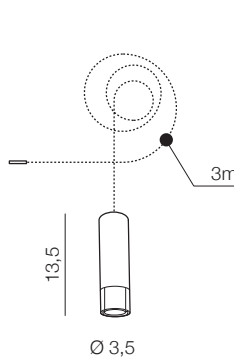

Ziko GU10 3 meters

AZ3411

(black)

GU10 1x Max 35W only LED
aluminium