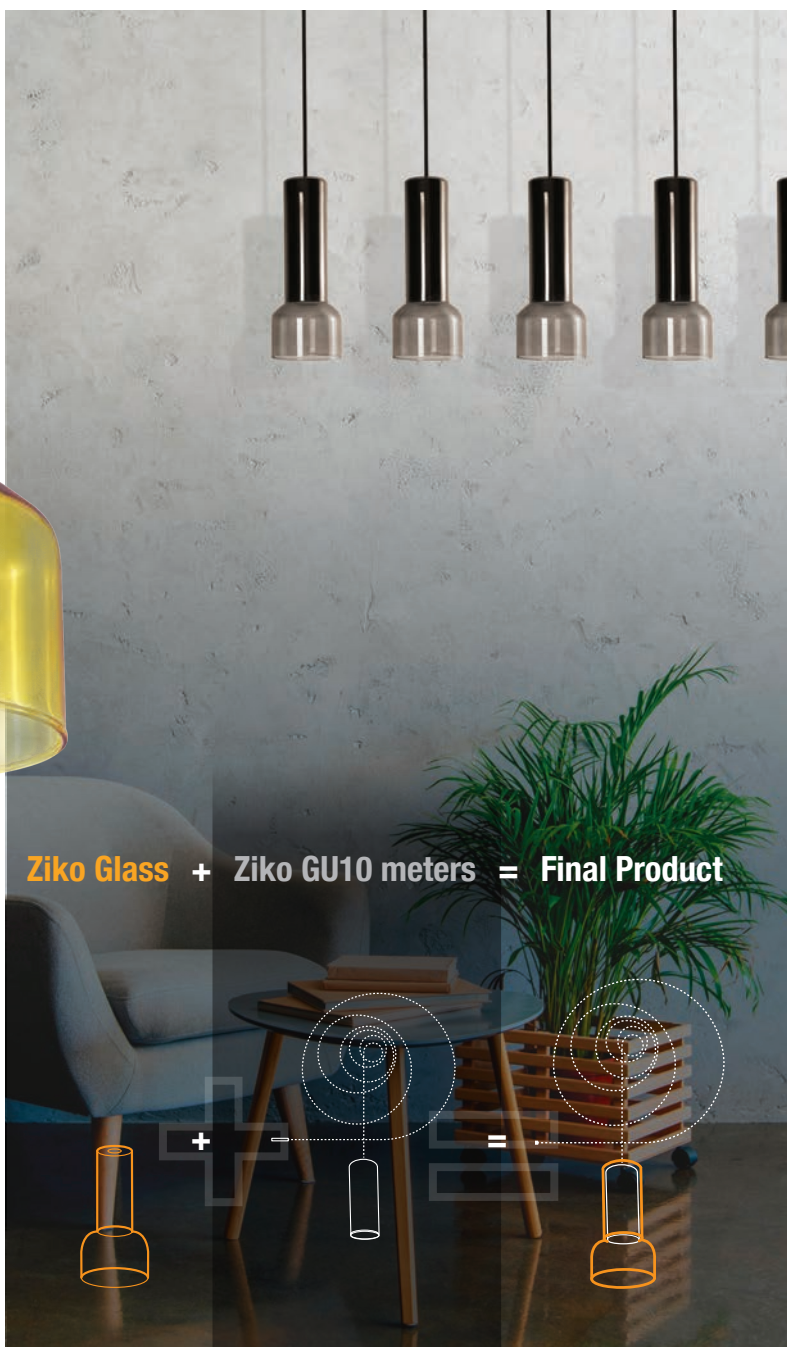

ZIKO GLASS

1 YELLOW

2 BLUE

3 SMOKY

4 CLEAR

Ziko Glass

- 1 AZ3413 (yellow)
- 2 AZ3414 (blue)
- 3 AZ3415 (smoky)
- 4 AZ3416 (clear)

glass

Ziko Glass + Ziko GU10 meters = Final Product

Ziko GU10 3 meters

AZ3411

(black)
GU10 1x Max 35W only LED
aluminium

Ziko GU10 6 meters

AZ3412

(black)
GU10 1x Max 35W only LED
aluminium