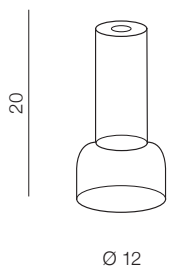

ZIKO GLASS

1 YELLOW

2 BLUE

3 SMOKY

4 CLEAR

Ziko Glass

- 1 AZ3413 (yellow)
- 2 AZ3414 (blue)
- 3 AZ3415 (smoky)
- 4 AZ3416 (clear)

glass

Ziko Glass + Ziko GU10 meters = Final Product

Ziko GU10 3 meters

AZ3411

(black)
GU10 1x Max 35W only LED
aluminium

Ziko GU10 6 meters

AZ3412

(black)
GU10 1x Max 35W only LED
aluminium