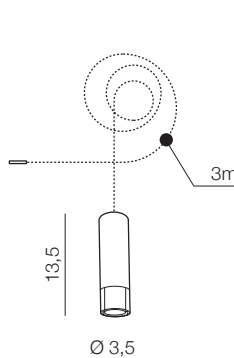

Ziko Glass + Ziko GU10 meters = Final Product

Ziko GU10 3 meters

AZ3411

(black)
GU10 1x Max 35W only LED
aluminium

Ziko GU10 6 meters

AZ3412

(black)
GU10 1x Max 35W only LED
aluminium