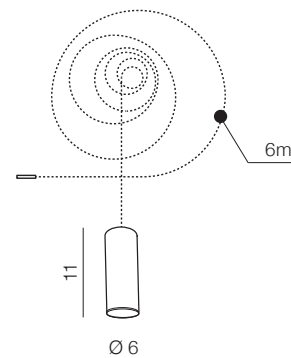

Ziko Glass + Ziko GU10 meters = Final Product

Ziko GU10 3 meters

AZ3411

(black)
GU10 1x Max 35W only LED
aluminium

Ziko GU10 6 meters

AZ3412

(black)
GU10 1x Max 35W only LED
aluminium