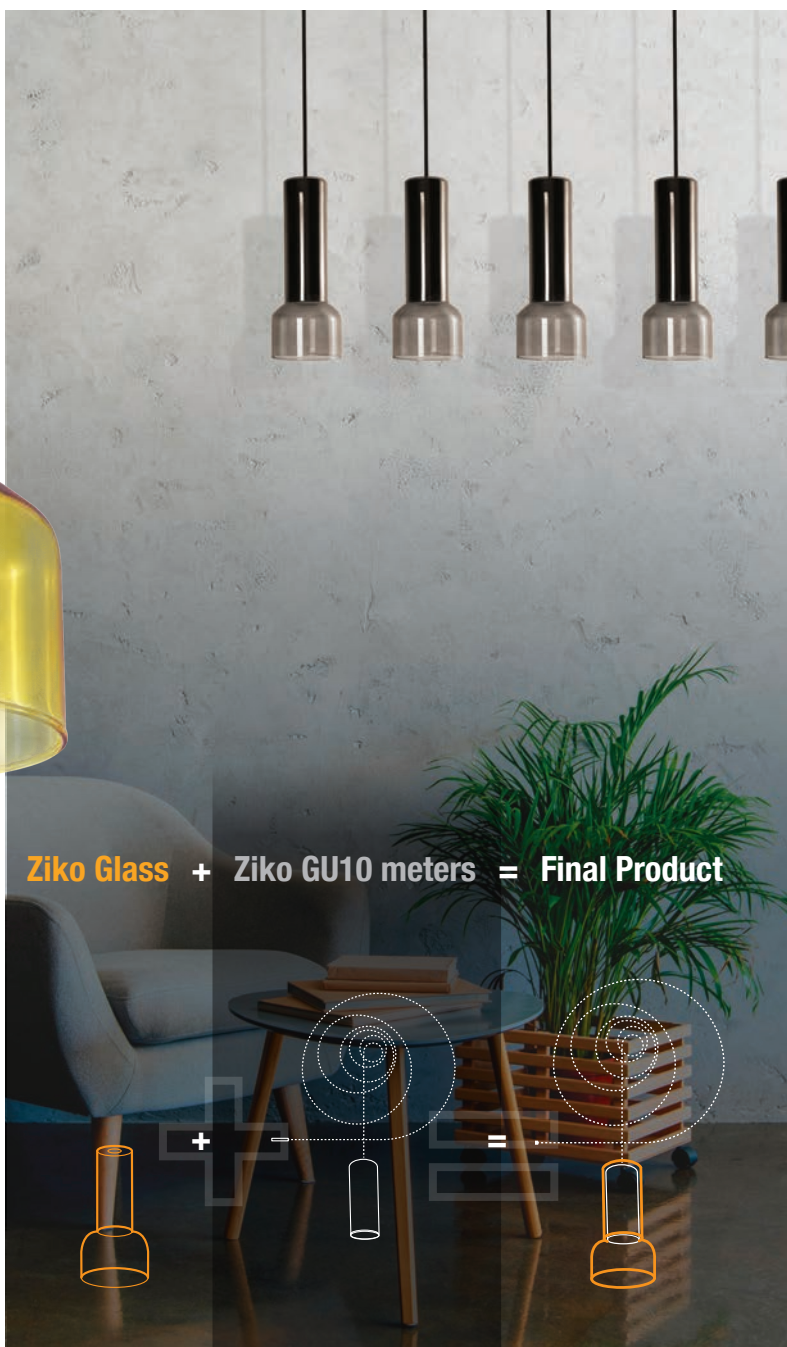

ZIKO GLASS

1 YELLOW

2 BLUE

3 SMOKY

4 CLEAR

Ziko Glass

- 1 AZ3413 (yellow)
- 2 AZ3414 (blue)
- 3 AZ3415 (smoky)
- 4 AZ3416 (clear)

glass

Ziko Glass + Ziko GU10 meters = Final Product

Ziko GU10 3 meters

AZ3411

(black)

GU10 1x Max 35W only LED aluminium

Ziko GU10 6 meters

AZ3412

(black)

GU10 1x Max 35W only LED aluminium