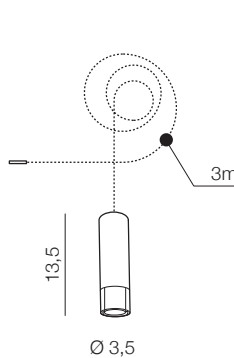

Ziko GU10 3 meters

AZ3411

(black)

GU10 1x Max 35W only LED aluminium