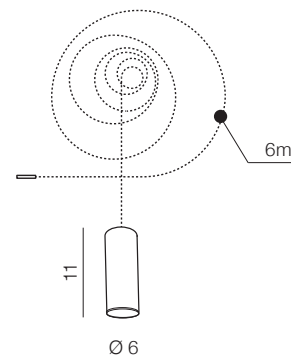

Ziko Glass + Ziko GU10 meters = Final Product

Ziko GU10 3 meters

AZ3411

(black)

GU10 1x Max 35W only LED aluminium

Ziko GU10 6 meters

AZ3412

(black)