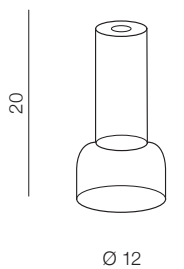

ZIKO GLASS

1 YELLOW

2 BLUE

3 SMOKY

4 CLEAR

Ziko Glass

- 1 AZ3413 (yellow)
- 2 AZ3414 (blue)
- 3 AZ3415 (smoky)
- 4 AZ3416 (clear)

glass

Ziko Glass + Ziko GU10 meters = Final Product

Ziko GU10 3 meters

AZ3411

(black)

GU10 1x Max 35W only LED aluminium

Ziko GU10 6 meters

AZ3412

(black)

GU10 1x Max 35W only LED aluminium