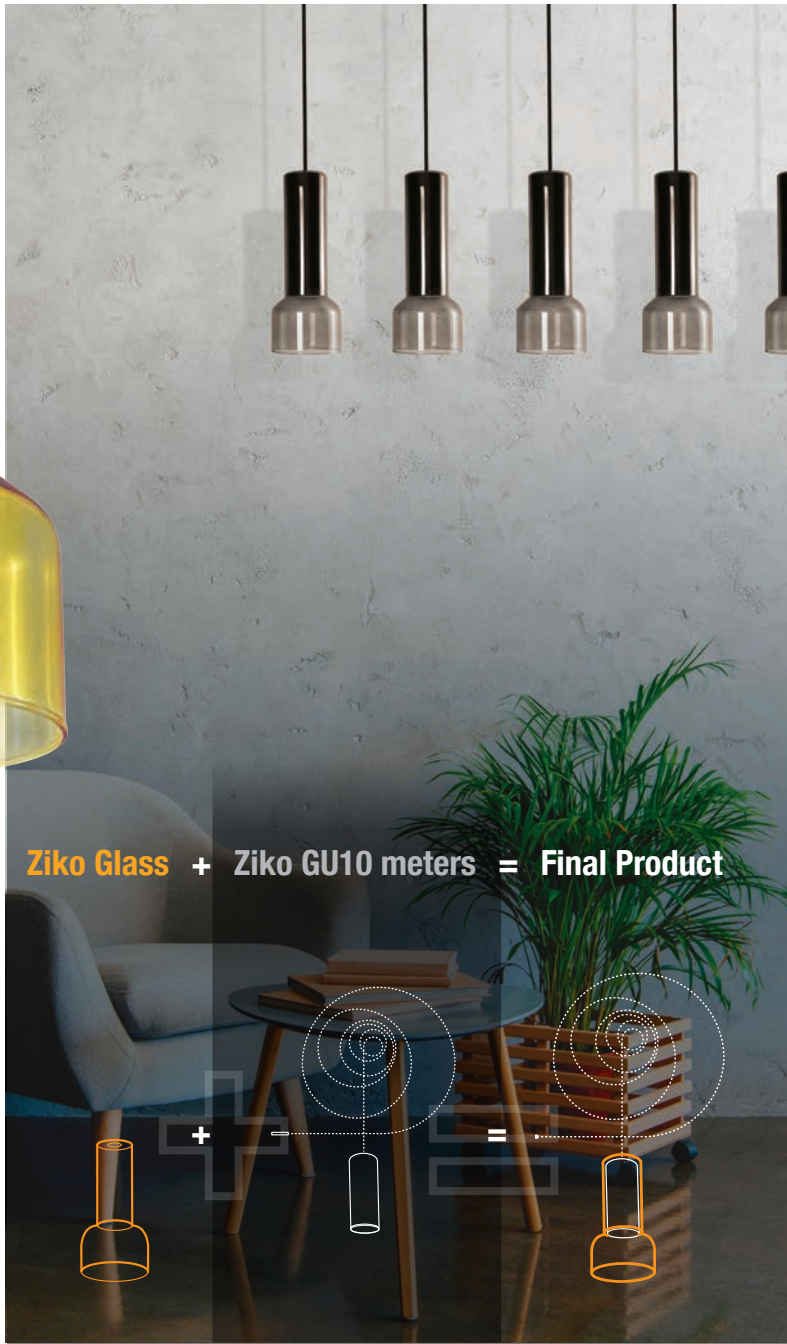

ZIKO GLASS

1 YELLOW

2 BLUE

3 SMOKY

4 CLEAR

Ziko Glass

- 1 AZ3413 (yellow)
 - 2 AZ3414 (blue)
 - 3 AZ3415 (smoky)
 - 4 AZ3416 (clear)
- glass

Ziko Glass + Ziko GU10 meters = Final Product

Ziko GU10 3 meters

AZ3411

(black)
GU10 1x Max 35W only LED
aluminium

Ziko GU10 6 meters

AZ3412

(black)
GU10 1x Max 35W only LED
aluminium