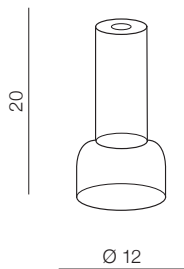

ZIKO GLASS

1 YELLOW

2 BLUE

3 SMOKY

4 CLEAR

Ziko Glass

- 1 AZ3413 (yellow)
 - 2 AZ3414 (blue)
 - 3 AZ3415 (smoky)
 - 4 AZ3416 (clear)
- glass

Ziko Glass + Ziko GU10 meters = Final Product

Ziko GU10 3 meters

AZ3411

(black)
GU10 1x Max 35W only LED
aluminium

Ziko GU10 6 meters

AZ3412

(black)
GU10 1x Max 35W only LED
aluminium