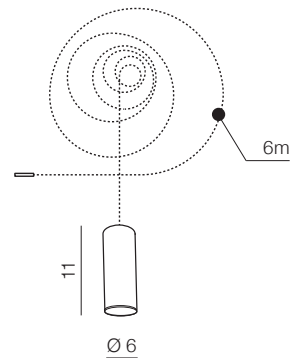

Ziko GU10 6 meters

AZ3412

(black)
GU10 1x Max 35W only LED
aluminium