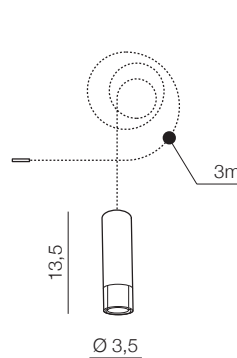

ZIKO GLASS

1 YELLOW

2 BLUE

3 SMOKY

4 CLEAR

Ziko Glass

- 1 AZ3413 (yellow)
 - 2 AZ3414 (blue)
 - 3 AZ3415 (smoky)
 - 4 AZ3416 (clear)
- glass

Ziko Glass + Ziko GU10 meters = Final Product