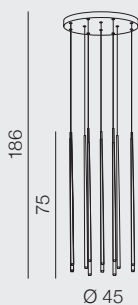

1 BLACK

2 GOLD

3 WHITE

4 CHROME

Louise LED

- 1 AZ3155 (black)
- 2 AZ3156 (gold)
- 3 AZ3157 (white)
- 4 AZ3418 (chrome)

LED 3W 200lm 3000K
metal/acrylic

Louise 12 LED

- 1 AZ3419 (black)
- 2 AZ3420 (gold)
- 3 AZ3421 (white)
- 4 AZ3422 (chrome)

LED 36W 2400lm 3000K
metal/acrylic

Louise 14 LED

- 1 AZ3423 (black)
- 2 AZ3424 (gold)
- 3 AZ3425 (white)
- 4 AZ3426 (chrome)

LED 45W 2800lm 3000K
metal/acrylic