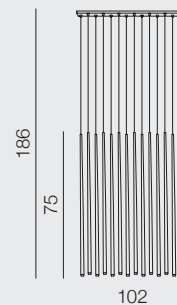

1 BLACK

2 GOLD

3 WHITE

4 CHROME

Louise LED

- 1 AZ3155 (black)
- 2 AZ3156 (gold)
- 3 AZ3157 (white)
- 4 AZ3418 (chrome)

LED 3W 200lm 3000K
metal/acrylic

Louise 12 LED

- 1 AZ3419 (black)
- 2 AZ3420 (gold)
- 3 AZ3421 (white)
- 4 AZ3422 (chrome)

LED 36W 2400lm 3000K
metal/acrylic

Louise 14 LED

- 1 AZ3423 (black)
- 2 AZ3424 (gold)
- 3 AZ3425 (white)
- 4 AZ3426 (chrome)

LED 45W 2800lm 3000K
metal/acrylic