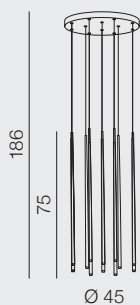

1 BLACK

2 GOLD

3 WHITE

4 CHROME

Louise LED

- 1 AZ3155 (black)
- 2 AZ3156 (gold)
- 3 AZ3157 (white)
- 4 AZ3418 (chrome)

LED 3W 200lm 3000K
metal/acrylic

Louise 12 LED

- 1 AZ3419 (black)
- 2 AZ3420 (gold)
- 3 AZ3421 (white)
- 4 AZ3422 (chrome)

LED 36W 2400lm 3000K
metal/acrylic

Louise 14 LED

- 1 AZ3423 (black)
- 2 AZ3424 (gold)
- 3 AZ3425 (white)
- 4 AZ3426 (chrome)

LED 45W 2800lm 3000K
metal/acrylic