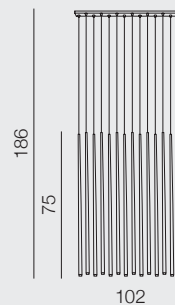

1 BLACK

2 GOLD

3 WHITE

4 CHROME

Louise LED

- 1 AZ3155 (black)
- 2 AZ3156 (gold)
- 3 AZ3157 (white)
- 4 AZ3418 (chrome)

LED 3W 200lm 3000K
metal/acrylic

Louise 12 LED

- 1 AZ3419 (black)
- 2 AZ3420 (gold)
- 3 AZ3421 (white)
- 4 AZ3422 (chrome)

LED 36W 2400lm 3000K
metal/acrylic

Louise 14 LED

- 1 AZ3423 (black)
- 2 AZ3424 (gold)
- 3 AZ3425 (white)
- 4 AZ3426 (chrome)

LED 45W 2800lm 3000K
metal/acrylic