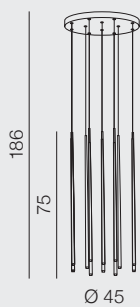

1 BLACK

2 GOLD

3 WHITE

4 CHROME

Louise LED

- 1 AZ3155 (black)
- 2 AZ3156 (gold)
- 3 AZ3157 (white)
- 4 AZ3418 (chrome)

LED 3W 200lm 3000K  
metal/acrylic

Louise 12 LED

- 1 AZ3419 (black)
- 2 AZ3420 (gold)
- 3 AZ3421 (white)
- 4 AZ3422 (chrome)

LED 36W 2400lm 3000K  
metal/acrylic

Louise 14 LED

- 1 AZ3423 (black)
- 2 AZ3424 (gold)
- 3 AZ3425 (white)
- 4 AZ3426 (chrome)

LED 45W 2800lm 3000K  
metal/acrylic