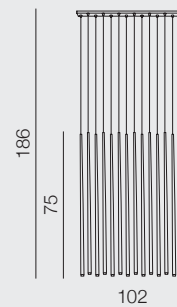

1 BLACK

2 GOLD

3 WHITE

4 CHROME

Louise LED

- 1 AZ3155 (black)
- 2 AZ3156 (gold)
- 3 AZ3157 (white)
- 4 AZ3418 (chrome)

LED 3W 200lm 3000K  
metal/acrylic

Louise 12 LED

- 1 AZ3419 (black)
- 2 AZ3420 (gold)
- 3 AZ3421 (white)
- 4 AZ3422 (chrome)

LED 36W 2400lm 3000K  
metal/acrylic

Louise 14 LED

- 1 AZ3423 (black)
- 2 AZ3424 (gold)
- 3 AZ3425 (white)
- 4 AZ3426 (chrome)

LED 45W 2800lm 3000K  
metal/acrylic