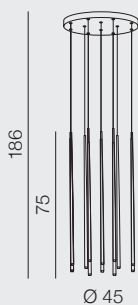

1 BLACK

2 GOLD

3 WHITE

4 CHROME

Louise LED

- 1 AZ3155 (black)
- 2 AZ3156 (gold)
- 3 AZ3157 (white)
- 4 AZ3418 (chrome)

LED 3W 200lm 3000K
metal/acrylic

Louise 12 LED

- 1 AZ3419 (black)
- 2 AZ3420 (gold)
- 3 AZ3421 (white)
- 4 AZ3422 (chrome)

LED 36W 2400lm 3000K
metal/acrylic

Louise 14 LED

- 1 AZ3423 (black)
- 2 AZ3424 (gold)
- 3 AZ3425 (white)
- 4 AZ3426 (chrome)

LED 45W 2800lm 3000K
metal/acrylic