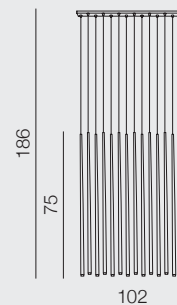

1 BLACK

2 GOLD

3 WHITE

4 CHROME

Louise LED

- 1 AZ3155 (black)
- 2 AZ3156 (gold)
- 3 AZ3157 (white)
- 4 AZ3418 (chrome)

LED 3W 200lm 3000K
metal/acrylic

Louise 12 LED

- 1 AZ3419 (black)
- 2 AZ3420 (gold)
- 3 AZ3421 (white)
- 4 AZ3422 (chrome)

LED 36W 2400lm 3000K
metal/acrylic

Louise 14 LED

- 1 AZ3423 (black)
- 2 AZ3424 (gold)
- 3 AZ3425 (white)
- 4 AZ3426 (chrome)

LED 45W 2800lm 3000K
metal/acrylic