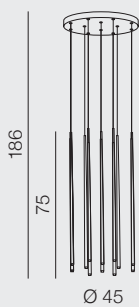

1 BLACK

2 GOLD

3 WHITE

4 CHROME

**Louise** LED

- 1 AZ3155 (black)
- 2 AZ3156 (gold)
- 3 AZ3157 (white)
- 4 AZ3418 (chrome)

LED 3W 200lm 3000K  
metal/acrylic

**Louise 12** LED

- 1 AZ3419 (black)
- 2 AZ3420 (gold)
- 3 AZ3421 (white)
- 4 AZ3422 (chrome)

LED 36W 2400lm 3000K  
metal/acrylic

**Louise 14** LED

- 1 AZ3423 (black)
- 2 AZ3424 (gold)
- 3 AZ3425 (white)
- 4 AZ3426 (chrome)

LED 45W 2800lm 3000K  
metal/acrylic