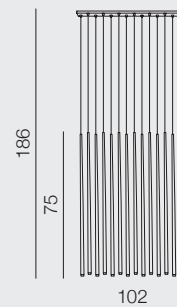

1 BLACK

2 GOLD

3 WHITE

4 CHROME

**Louise** LED

- 1 AZ3155 (black)
- 2 AZ3156 (gold)
- 3 AZ3157 (white)
- 4 AZ3418 (chrome)

LED 3W 200lm 3000K  
metal/acrylic

**Louise 12** LED

- 1 AZ3419 (black)
- 2 AZ3420 (gold)
- 3 AZ3421 (white)
- 4 AZ3422 (chrome)

LED 36W 2400lm 3000K  
metal/acrylic

**Louise 14** LED

- 1 AZ3423 (black)
- 2 AZ3424 (gold)
- 3 AZ3425 (white)
- 4 AZ3426 (chrome)

LED 45W 2800lm 3000K  
metal/acrylic