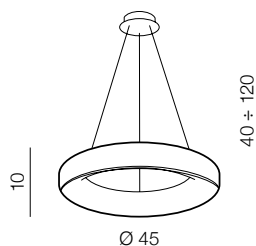

1 WHITE

2 GREY

3 BLACK

CCT = 2700÷6000K Dimmable Remote Control

Sovana Top 45 CCT LED

- 1 AZ3433 (white)
- 2 AZ3435 (grey)
- 3 AZ3434 (black)

LED 40W 2700-6500K 2200lm dimmable aluminium/acryl

Sovana Pendant 45 CCT LED