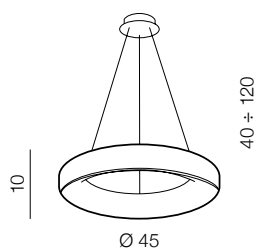

1 WHITE

2 GREY

3 BLACK

CCT = 2700÷6000K Dimmable Remote Control

Sovana Top 45 CCT LED

- 1 AZ3433 (white)
- 2 AZ3435 (grey)
- 3 AZ3434 (black)

LED 40W 2700-6500K 2200lm dimmable aluminium/acryl

Sovana Pendant 45 CCT LED