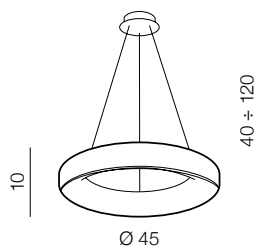

1 WHITE

2 GREY

3 BLACK

CCT = 2700÷6000K Dimmable Remote Control

Sovana Top 45 CCT LED

- 1 AZ3433 (white)
- 2 AZ3435 (grey)
- 3 AZ3434 (black)

LED 40W 2700-6500K 2200lm dimmable aluminium/acryl

Sovana Pendant 45 CCT LED