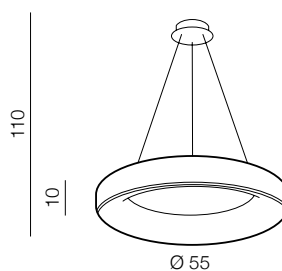

1 GREY

2 WHITE

3 BLACK

Sovana Pendant 45 CCT SMART LED

- 1 AZ3444 (grey)
- 2 AZ3442 (white)
- 3 AZ3443 (black)

LED 40W 2200lm CCT
aluminium/acryl

Sovana Pendant 55 CCT SMART LED

- 1 AZ3553 (grey)
- 2 AZ3551 (white)
- 3 AZ3552 (black)