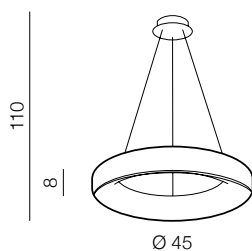

1 GREY

2 WHITE

3 BLACK

Sovana Pendant 45 CCT SMART LED

- 1 AZ3444 (grey)
- 2 AZ3442 (white)
- 3 AZ3443 (black)

LED 40W 2200lm CCT
aluminium/acryl

Sovana Pendant 55 CCT SMART LED

- 1 AZ3553 (grey)
- 2 AZ3551 (white)
- 3 AZ3552 (black)