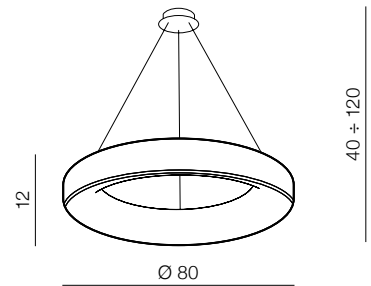

SOVANA CCT

Sovana Top 80 CCT LED

- ❶ AZ3445 (white)
- ❷ AZ3447 (grey)
- ❸ AZ3446 (black)

LED 80W 2700-6500K 4000lm dimmable aluminium/acryl

Sovana Pendant 80 CCT LED

- ❶ AZ3448 (white)
- ❷ AZ3450 (grey)
- ❸ AZ3449 (black)

LED 80W 2700-6500K 4000lm dimmable aluminium/acryl

❶ WHITE

❷ GREY

❸ BLACK

CCT = 2700÷6000K Dimmable Remote Control