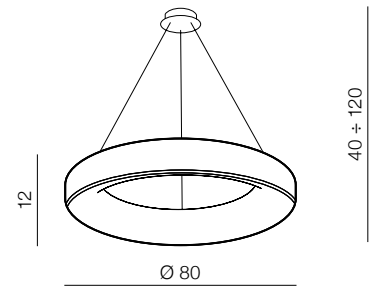

SOVANA CCT

Sovana Top 80 CCT LED

- 1 AZ3445 (white)
- 2 AZ3447 (grey)
- 3 AZ3446 (black)

LED 80W 2700-6500K 4000lm dimmable aluminium/acryl

Sovana Pendant 80 CCT LED

- 1 AZ3448 (white)
- 2 AZ3450 (grey)
- 3 AZ3449 (black)

LED 80W 2700-6500K 4000lm dimmable aluminium/acryl

1 WHITE

2 GREY

3 BLACK

CCT = 2700÷6000K Dimmable Remote Control