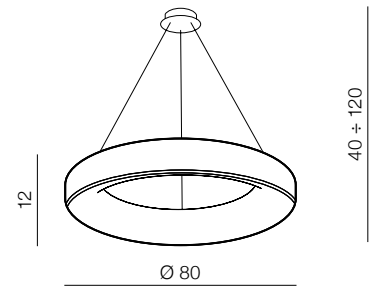

SOVANA CCT

Sovana Top 80 CCT LED

- ❶ AZ3445 (white)
- ❷ AZ3447 (grey)
- ❸ AZ3446 (black)

LED 80W 2700-6500K 4000lm dimmable aluminium/acryl

Sovana Pendant 80 CCT LED

- ❶ AZ3448 (white)
- ❷ AZ3450 (grey)
- ❸ AZ3449 (black)

LED 80W 2700-6500K 4000lm dimmable aluminium/acryl

❶ WHITE

❷ GREY

❸ BLACK

CCT = 2700÷6000K Dimmable Remote Control