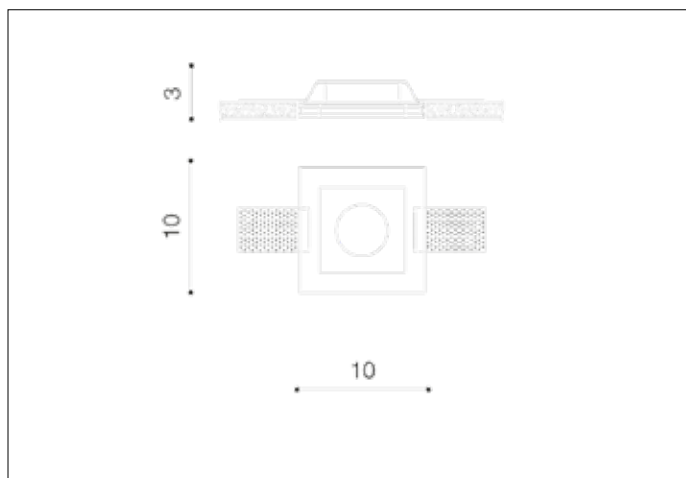

AZzardo[®]
LIGHTING

HERA GIPS SQUARE S
AZ3466, EAN 5901238434665

Dimensions height / width / length [cm] Product Specifications

Product	3 x 10 x 10
Mounting inlet:	3 ~ 8 x 10 x 10
Ceiling base:	N/A x N/A x N/A
Shades	N/A x N/A x N/A

Line	TECHNICAL
Type	Downlight
Type of track	N/A
Colour	White
Material	Gypsum / Metal
Light source	1
Type of socket	GU10
Lumens	N/A
Kelvins	N/A
Beam angle	N/A
Dimmable	N/A
CCT	N/A
RGB	N/A
RA	N/A
App remote control	N/A
Remote control	N/A
Voltage	230V
Power	max LED 35W
Switch location	N/A
Protection class	IP20
Tilt	N/A
Rotation	N/A

Shipping info height / width / length [cm]

BOX 1:	4,5 x 17 x 11
BOX 2:	N/A x N/A x N/A
BOX 3:	N/A x N/A x N/A
Net weight [kg]	0,3
Gross weight [kg]	0,34

Energy efficiency

N/A

Azzardo Sp. z o.o.
ul. Strzeszyńska 33 60-479 Poznań,
NIP: 929-185-75-07