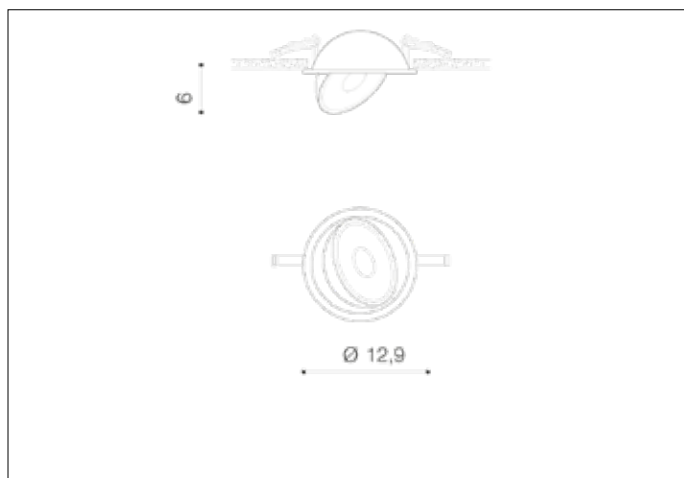

AZzardo[®]
LIGHTING

BOSTON 1 ROUND BLACK
AZ3470, EAN 5901238434702

Dimensions height / width / length [cm] Product Specifications

Product	6 x 12,9 x N/A
Mounting inlet:	5,7 x 11,1 x N/A
Ceiling base:	N/A x N/A x N/A
Shades	N/A x N/A x N/A

Line	TECHNICAL
Type	Downlight
Type of track	N/A
Colour	Black
Material	Aluminium
Light source	1
Type of socket	LED INTEGRATED
Lumens	685
Kelvins	3200
Beam angle	21°
Dimmable	YES
CCT	N/A
RGB	N/A
RA	? 80
App remote control	N/A
Remote control	N/A
Voltage	230V
Power	10W
Switch location	N/A
Protection class	IP20
Tilt	80°
Rotation	360°

Shipping info height / width / length [cm]

BOX 1:	12 x 19,5 x 19,5
BOX 2:	N/A x N/A x N/A
BOX 3:	N/A x N/A x N/A
Net weight [kg]	0,4
Gross weight [kg]	0,5

Energy efficiency

Azzardo Sp. z o.o.
ul. Strzeszyńska 33 60-479 Poznań,
NIP: 929-185-75-07