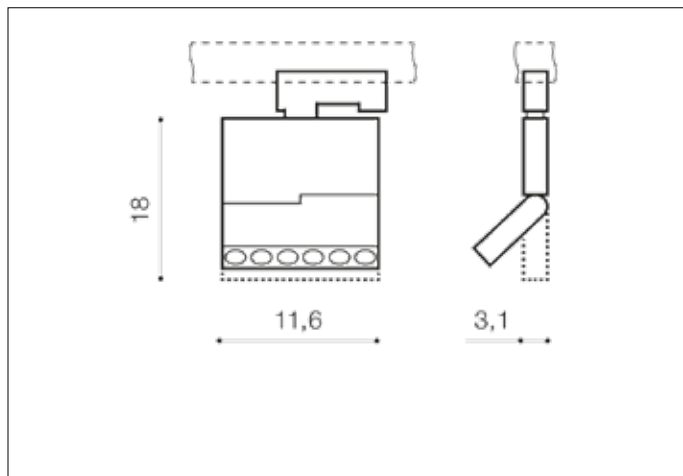

AZzardo[®]
LIGHTING

LEON 5 TRACK 3LINE WHITE
AZ3490, EAN 5901238434900

Dimensions height / width / length [cm] Product Specifications

Product	18 x 11,6 x 3,1
Mounting inlet:	N/A x N/A x N/A
Ceiling base:	N/A x N/A x N/A
Shades	N/A x N/A x N/A

Line	TECHNICAL
Type	Track
Type of track	3 Line
Colour	White
Material	Aluminium
Light source	1
Type of socket	LED INTEGRATED
Lumens	1305
Kelvins	3000
Beam angle	31°
Dimmable	N/A
CCT	N/A
RGB	N/A
RA	? 80
App remote control	N/A
Remote control	N/A
Voltage	230V
Power	12W
Switch location	N/A
Protection class	IP20
Tilt	90°
Rotation	N/A

Shipping info height / width / length [cm]

BOX 1:	19,5 x 12 x 4
BOX 2:	N/A x N/A x N/A
BOX 3:	N/A x N/A x N/A
Net weight [kg]	0,64
Gross weight [kg]	0,71

Energy efficiency

Azzardo Sp. z o.o.
ul. Strzeszyńska 33 60-479 Poznań,
NIP: 929-185-75-07