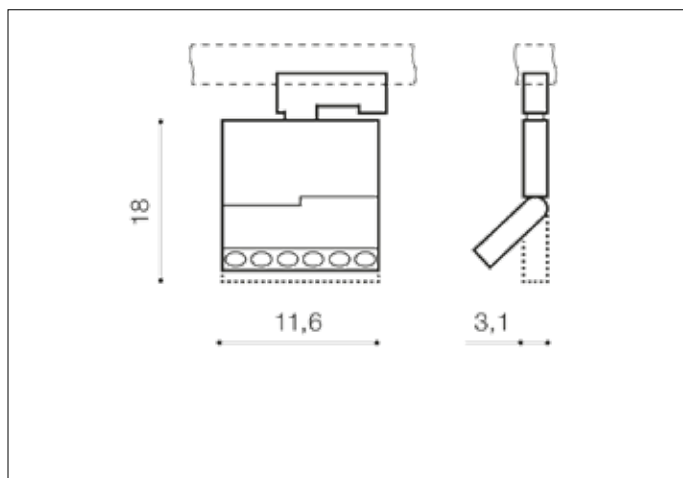

AZzardo[®]
LIGHTING

LEON 5 TRACK 3LINE BLACK
AZ3491, EAN 5901238434917

Dimensions height / width / length [cm] Product Specifications

Product	18 x 11,6 x 3,1
Mounting inlet:	N/A x N/A x N/A
Ceiling base:	N/A x N/A x N/A
Shades	N/A x N/A x N/A

Line	TECHNICAL
Type	Track
Type of track	3 Line
Colour	Black
Material	Aluminium
Light source	1
Type of socket	LED INTEGRATED
Lumens	1305
Kelvins	3000
Beam angle	31°
Dimmable	N/A
CCT	N/A
RGB	N/A
RA	? 80
App remote control	N/A
Remote control	N/A
Voltage	230V
Power	12W
Switch location	N/A
Protection class	IP20
Tilt	90°
Rotation	N/A

Shipping info height / width / length [cm]

BOX 1:	19,5 x 12 x 4
BOX 2:	N/A x N/A x N/A
BOX 3:	N/A x N/A x N/A
Net weight [kg]	0,64
Gross weight [kg]	0,71

Energy efficiency

Azzardo Sp. z o.o.
ul. Strzeszyńska 33 60-479 Poznań,
NIP: 929-185-75-07