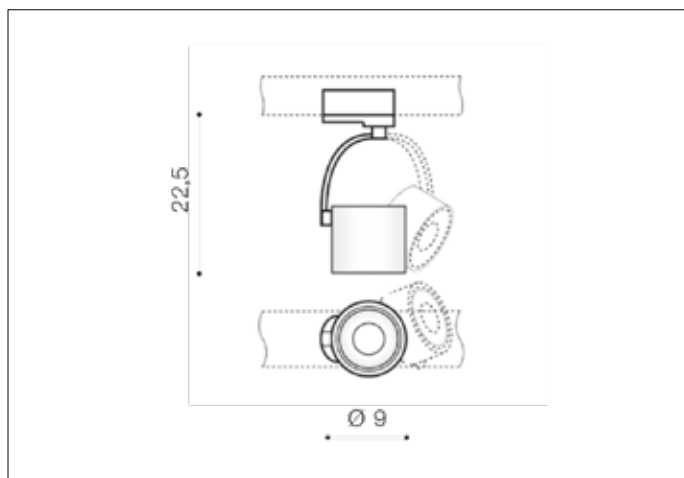

**AZzardo**<sup>®</sup>  
LIGHTING

**BROSS ARM TRACK 3LINE BLACK**  
AZ3501, EAN 5901238435013

### Dimensions height / width / length [cm] Product Specifications

Product	22,5 x 13 x 9
Mounting inlet:	N/A x N/A x N/A
Ceiling base:	N/A x N/A x N/A
Shades	9 x 9,6 x N/A

Line	TECHNICAL
Type	Track
Type of track	3 Line
Colour	Black
Material	Aluminium
Light source	1
Type of socket	GU10
Lumens	N/A
Kelvins	N/A
Beam angle	N/A
Dimmable	N/A
CCT	N/A
RGB	N/A
RA	N/A
App remote control	N/A
Remote control	N/A
Voltage	230V
Power	max LED 35W
Switch location	N/A
Protection class	IP20
Tilt	180°
Rotation	350°

### Shipping info height / width / length [cm]

BOX 1:	22 x 13 x 10
BOX 2:	N/A x N/A x N/A
BOX 3:	N/A x N/A x N/A
Net weight [kg]	0,4
Gross weight [kg]	0,5