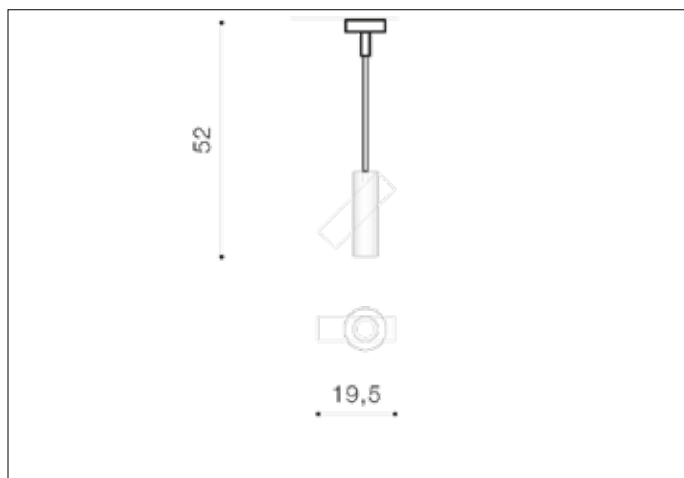

**AZzardo**<sup>®</sup>  
LIGHTING

LENS ROUND BLACK/GOLD  
AZ3518, EAN 5901238435181

### Dimensions height / width / length [cm] Product Specifications

Product	52 x 19,5 x N/A
Mounting inlet:	N/A x N/A x N/A
Ceiling base:	1,2 x 7 x N/A
Shades	19,5 x 5,7 x N/A

Line	TECHNICAL
Type	Exposed Downlight
Type of track	N/A
Colour	Black / Gold
Material	Aluminium
Light source	1
Type of socket	GU10
Lumens	N/A
Kelvins	N/A
Beam angle	N/A
Dimmable	N/A
CCT	N/A
RGB	N/A
RA	N/A
App remote control	N/A
Remote control	N/A
Voltage	230V
Power	max LED 35W
Switch location	N/A
Protection class	IP20
Tilt	90°
Rotation	360°

### Shipping info height / width / length [cm]

BOX 1:	41,5 x 20,5 x 6,5
BOX 2:	N/A x N/A x N/A
BOX 3:	N/A x N/A x N/A
Net weight [kg]	0,42
Gross weight [kg]	0,57