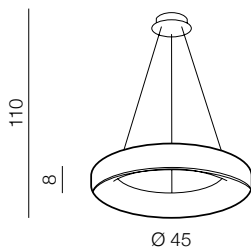

1 GREY

2 WHITE

3 BLACK

Sovana Pendant 45 CCT SMART LED

- 1 AZ3444 (grey)
- 2 AZ3442 (white)
- 3 AZ3443 (black)

LED 40W 2200lm CCT
aluminium/acryl

Sovana Pendant 55 CCT SMART LED

- 1 AZ3553 (grey)
- 2 AZ3551 (white)
- 3 AZ3552 (black)