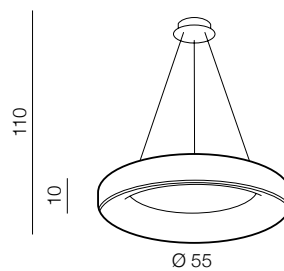

1 GREY

2 WHITE

3 BLACK

Sovana Pendant 45 CCT SMART LED

- 1 AZ3444 (grey)
- 2 AZ3442 (white)
- 3 AZ3443 (black)

LED 40W 2200lm CCT
aluminium/acryl

Sovana Pendant 55 CCT SMART LED

- 1 AZ3553 (grey)
- 2 AZ3551 (white)
- 3 AZ3552 (black)