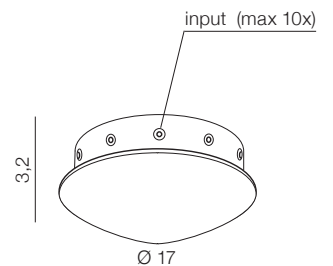

Ziko Base 10

- ① AZ2905 (black)
- ② AZ3409 (white)
- ③ AZ3460 (antique)

Max 10x input for Ziko meters
aluminium