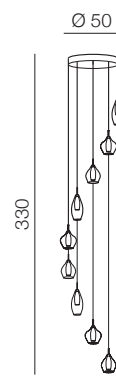

**Amber milano 5**

- ❶ AZ0722 (chrome)
- ❷ AZ3076 (clear)
- ❸ AZ3172 (copper)

G9 5x 40W only LED  
metal/chrome/glass

**Amber milano 9**

- ❶ AZ3673 (chrome)
- ❷ AZ3102 (clear)
- ❸ AZ3134 (copper)

G9 9x 40W only LED  
metal/chrome/glass