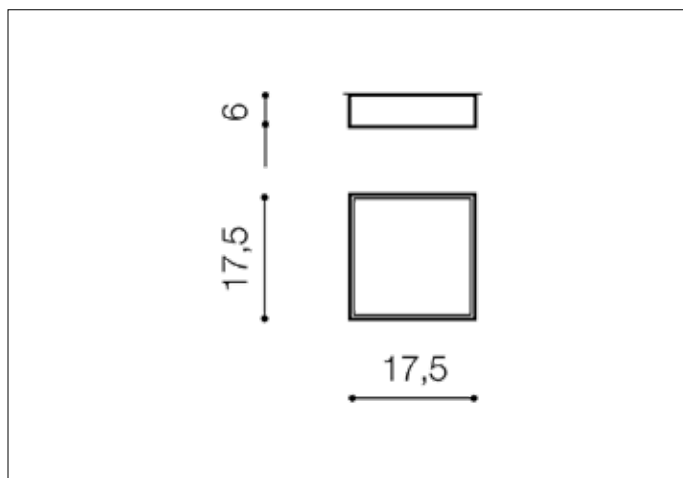

AZzardo[®]
LIGHTING

MONZA II S 17 4000K WH
AZ3685, EAN 5901238436850

Dimensions height / width / length [cm] Product Specifications

Product	6 x 17,5 x 17,5
Mounting inlet:	N/A x N/A x N/A
Ceiling base:	N/A x N/A x N/A
Shades	N/A x N/A x N/A

Line	TECHNICAL
Type	Exposed Downlight
Type of track	N/A
Colour	White
Material	Aluminium / Acryl
Light source	1
Type of socket	LED INTEGRATED
Lumens	1110
Kelvins	4000
Beam angle	114°
Dimmable	N/A
CCT	N/A
RGB	N/A
RA	? 80
App remote control	N/A
Remote control	N/A
Voltage	230V
Power	18W
Switch location	N/A
Protection class	IP20
Tilt	N/A
Rotation	N/A

Shipping info height / width / length [cm]

BOX 1:	6,5 x 18 x 18
BOX 2:	N/A x N/A x N/A
BOX 3:	N/A x N/A x N/A
Net weight [kg]	0,56
Gross weight [kg]	0,63

Energy efficiency

Azzardo Sp. z o.o.
ul. Strzeszyńska 33 60-479 Poznań,
NIP: 929-185-75-07