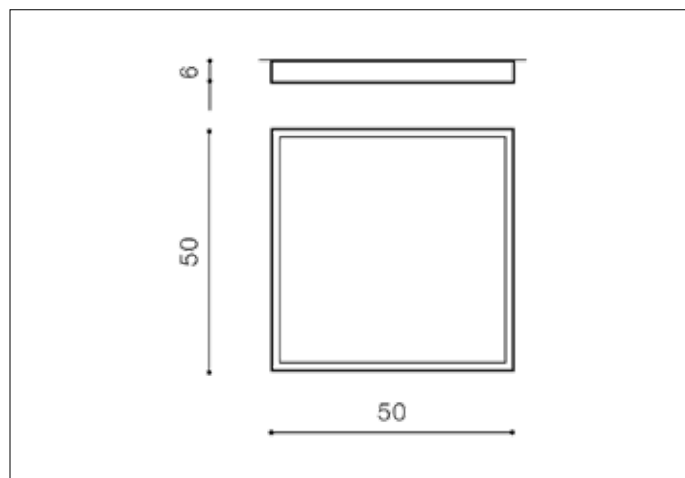

## Dimensions height / width / length [cm] Product Specifications

Product	6 x 50 x 50
Mounting inlet:	N/A x N/A x N/A
Ceiling base:	N/A x N/A x N/A
Shades	N/A x N/A x N/A

Line	TECHNICAL
Type	Exposed Downlight
Type of track	N/A
Colour	White
Material	Aluminium / Acryl
Light source	1
Type of socket	LED INTEGRATED
Lumens	6390
Kelvins	4000
Beam angle	115°
Dimmable	N/A
CCT	N/A
RGB	N/A
RA	? 80
App remote control	N/A
Remote control	N/A
Voltage	230V
Power	74W
Switch location	N/A
Protection class	IP20
Tilt	N/A
Rotation	N/A

## Shipping info height / width / length [cm]

BOX 1:	7 x 53 x 53
BOX 2:	N/A x N/A x N/A
BOX 3:	N/A x N/A x N/A
Net weight [kg]	2,8
Gross weight [kg]	3,2