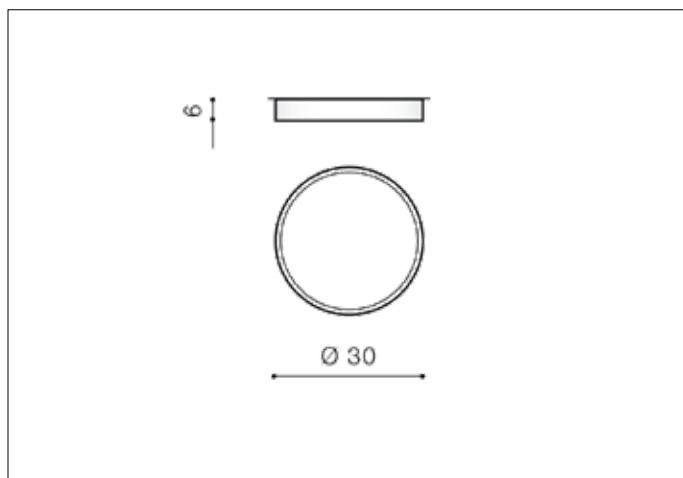

AZzardo[®]
LIGHTING

MONZA II R 30 4000K WH
AZ3797, EAN 5901238437970

Dimensions height / width / length [cm] Product Specifications

Product	6 x 30 x N/A
Mounting inlet:	N/A x N/A x N/A
Ceiling base:	N/A x N/A x N/A
Shades	N/A x N/A x N/A

Line	TECHNICAL
Type	Exposed Downlight
Type of track	N/A
Colour	White
Material	Aluminium / Acryl
Light source	1
Type of socket	LED INTEGRATED
Lumens	3240
Kelvins	4000
Beam angle	114°
Dimmable	N/A
CCT	N/A
RGB	N/A
RA	? 80
App remote control	N/A
Remote control	N/A
Voltage	230V
Power	36W
Switch location	N/A
Protection class	IP20
Tilt	N/A
Rotation	N/A

Shipping info height / width / length [cm]

BOX 1:	6,5 x 31 x 31
BOX 2:	N/A x N/A x N/A
BOX 3:	N/A x N/A x N/A
Net weight [kg]	1
Gross weight [kg]	1,15

Energy efficiency

Azzardo Sp. z o.o.
ul. Strzeszyńska 33 60-479 Poznań,
NIP: 929-185-75-07