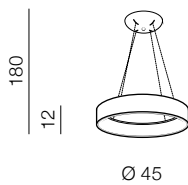

SOLVENT SOLVENT CCT + REMOTE CONTROL

Solvent R Pendant CCT SMART 45
+ REMOTE CONTROL LED

- 1 AZ3968 (grey)
- 2 AZ3967 (white)
- 3 AZ3966 (black)

LED 32W 2700lm CCT
steel/acryl

Solvent R Pendant CCT SMART 60
+ REMOTE CONTROL LED