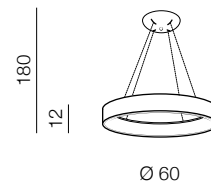

SOLVENT SOLVENT CCT + REMOTE CONTROL

Solvent R Pendant CCT SMART 45
+ REMOTE CONTROL LED

- 1 AZ3968 (grey)
- 2 AZ3967 (white)
- 3 AZ3966 (black)

LED 32W 2700lm CCT
steel/acryl

Solvent R Pendant CCT SMART 60
+ REMOTE CONTROL LED