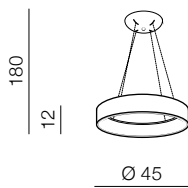

SOLVENT SOLVENT CCT + REMOTE CONTROL

Solvent R Pendant CCT SMART 45
+ REMOTE CONTROL LED

- 1 AZ3968 (grey)
- 2 AZ3967 (white)
- 3 AZ3966 (black)

LED 32W 2700lm CCT
steel/acryl

Solvent R Pendant CCT SMART 60
+ REMOTE CONTROL LED