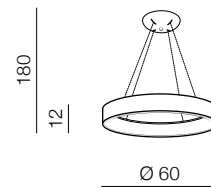

SOLVENT SOLVENT CCT + REMOTE CONTROL

Solvent R Pendant CCT SMART 45
+ REMOTE CONTROL LED

- 1 AZ3968 (grey)
- 2 AZ3967 (white)
- 3 AZ3966 (black)

LED 32W 2700lm CCT
steel/acryl

Solvent R Pendant CCT SMART 60
+ REMOTE CONTROL LED