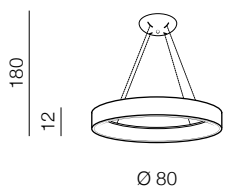

SOLVENT SOLVENT CCT + REMOTE CONTROL

CCT = 3000÷6000K Dimmable Remote Control

Solvent R Pendant CCT SMART 80
+ REMOTE CONTROL **LED**

- ① AZ3974 (grey)
- ② AZ3973 (white)
- ③ AZ3972 (black)

LED 92W 4700lm CCT
steel/acryl

Solvent R Pendant CCT SMART 110
+ REMOTE CONTROL **LED**

- ① AZ3977 (grey)
- ② AZ3976 (white)
- ③ AZ3975 (black)

LED 120W 7700lm CCT
steel/acryl