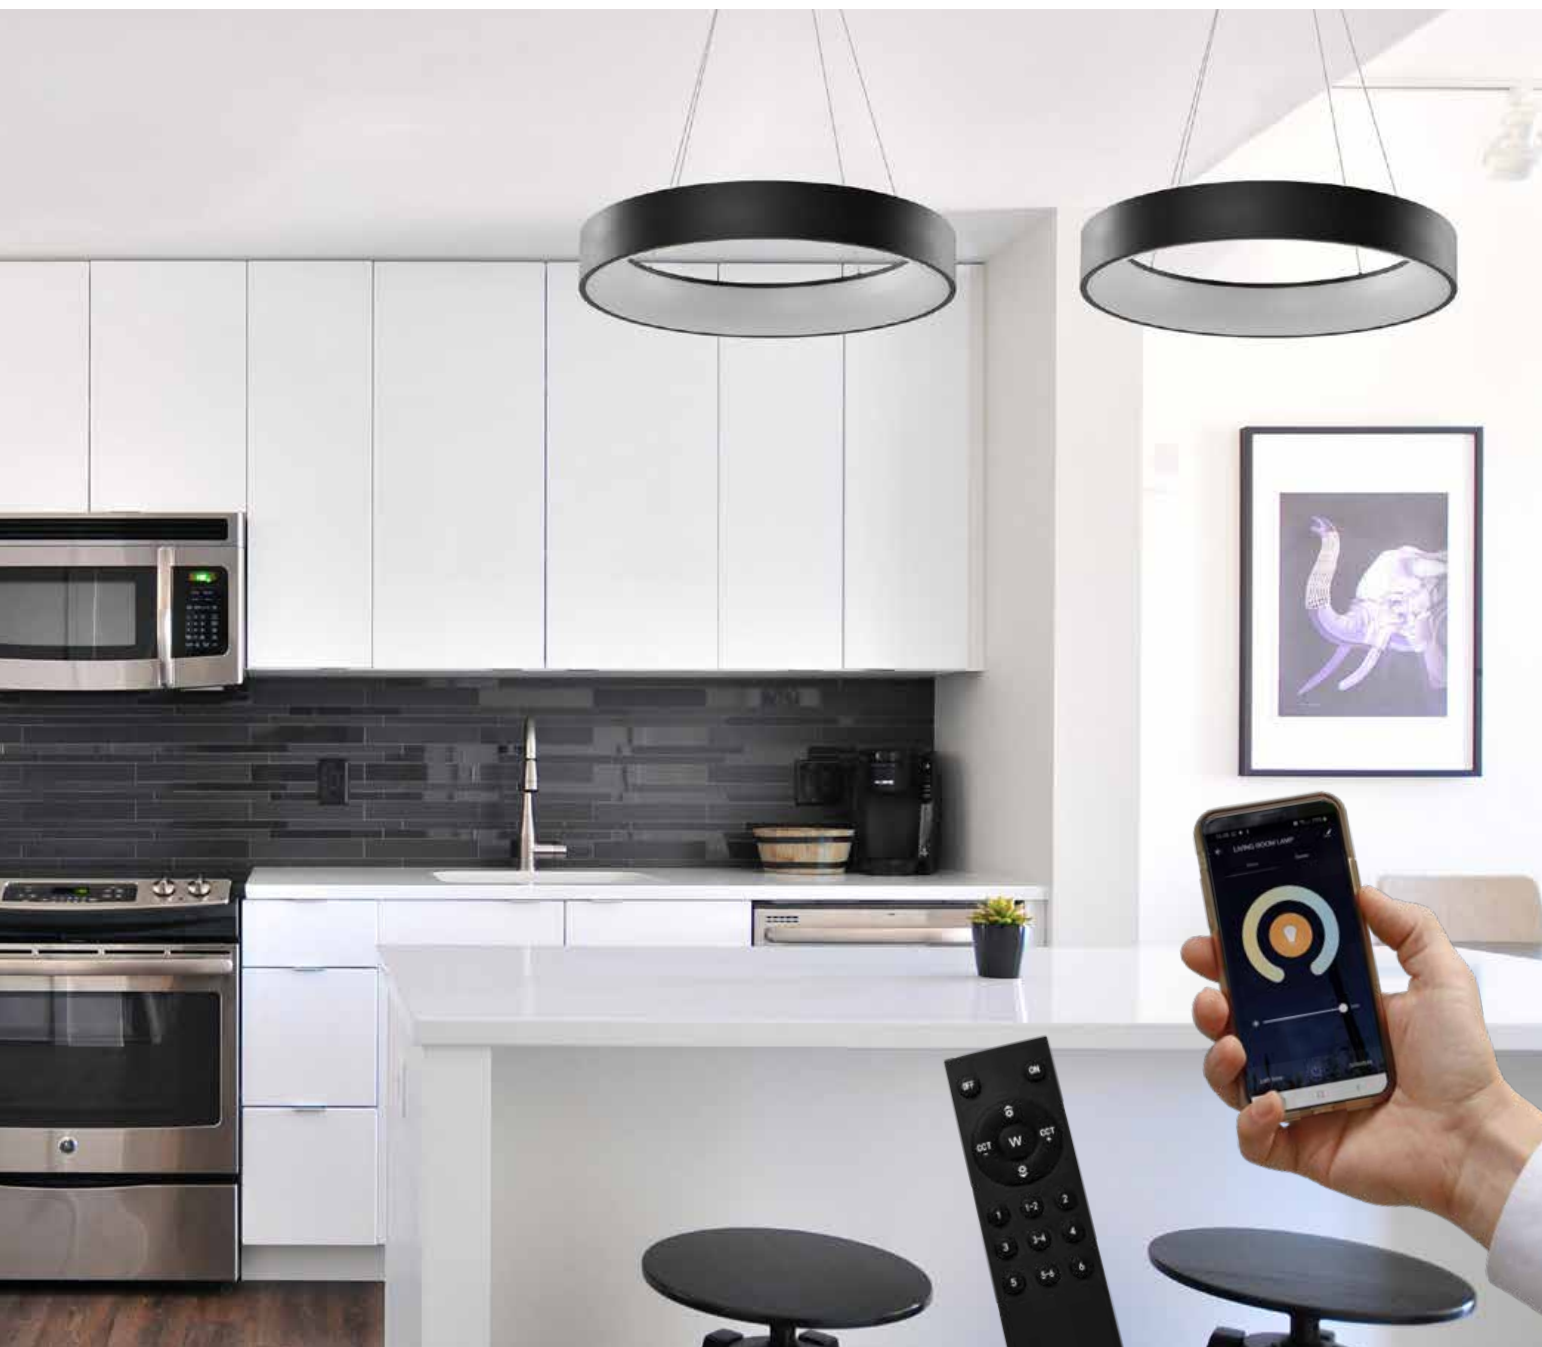

SOLVENT SOLVENT CCT + REMOTE CONTROL

CCT = 3000÷6000K Dimmable Remote Control

Solvent R Pendant CCT SMART 80
+ REMOTE CONTROL **LED**

- ① AZ3974 (grey)
- ② AZ3973 (white)
- ③ AZ3972 (black)

LED 92W 4700lm CCT
steel/acryl

Solvent R Pendant CCT SMART 110
+ REMOTE CONTROL **LED**

- ① AZ3977 (grey)
- ② AZ3976 (white)
- ③ AZ3975 (black)

LED 120W 7700lm CCT
steel/acryl