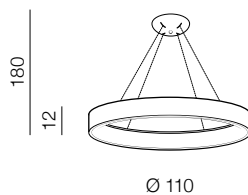

SOLVENT SOLVENT CCT + REMOTE CONTROL

CCT = 3000÷6000K Dimmable Remote Control

Solvent R Pendant CCT SMART 80
+ REMOTE CONTROL **LED**

- ① AZ3974 (grey)
- ② AZ3973 (white)
- ③ AZ3972 (black)

LED 92W 4700lm CCT
steel/acryl

Solvent R Pendant CCT SMART 110
+ REMOTE CONTROL **LED**

- ① AZ3977 (grey)
- ② AZ3976 (white)
- ③ AZ3975 (black)

LED 120W 7700lm CCT
steel/acryl