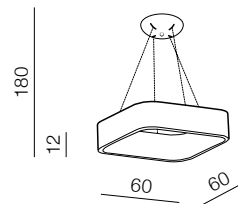

Solvent S Pendant CCT SMART 60
+ REMOTE CONTROL **LED**

- 1 **AZ3983** (grey)
- 2 **AZ3982** (white)
- 3 **AZ3981** (black)

LED 42W 3300lm CCT
steel/acryl