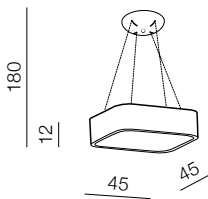

**SOLVENT** SOLVENT CCT + REMOTE CONTROL

1 GREY

2 WHITE

3 BLACK

**CCT = 3000÷6000K Dimmable Remote Control**

**Solvent S Pendant CCT SMART 45**  
+ REMOTE CONTROL **LED**

- 1 **AZ3980** (grey)
- 2 **AZ3979** (white)
- 3 **AZ3978** (black)