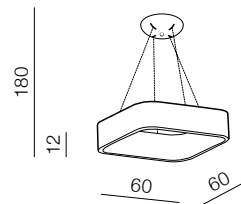

Solvent S Pendant CCT SMART 60
+ REMOTE CONTROL **LED**

- 1 **AZ3983** (grey)
- 2 **AZ3982** (white)
- 3 **AZ3981** (black)

LED 42W 3300lm CCT
steel/acryl