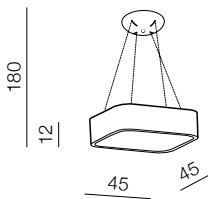

SOLVENT SOLVENT CCT + REMOTE CONTROL

1 GREY

2 WHITE

3 BLACK

CCT = 3000÷6000K Dimmable Remote Control

Solvent S Pendant CCT SMART 45
+ REMOTE CONTROL **LED**

- 1 **AZ3980** (grey)
- 2 **AZ3979** (white)
- 3 **AZ3978** (black)