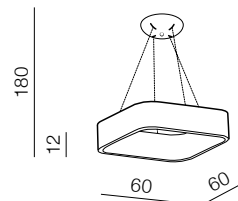

Solvent S Pendant CCT SMART 60
+ REMOTE CONTROL **LED**

- 1 **AZ3983** (grey)
- 2 **AZ3982** (white)
- 3 **AZ3981** (black)

LED 42W 3300lm CCT
steel/acryl