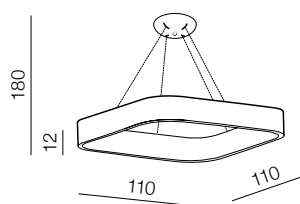

Solvent S Pendant CCT SMART 80
+ REMOTE CONTROL **LED**

- ❶ AZ3986 (grey)
- ❷ AZ3985 (white)
- ❸ AZ3984 (black)

LED 92W 4700lm CCT
steel/acryl

Solvent S Pendant CCT SMART 110
+ REMOTE CONTROL **LED**

- ❶ AZ3989 (grey)
- ❷ AZ3988 (white)
- ❸ AZ3987 (black)