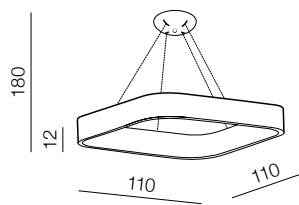

Solvent S Pendant CCT SMART 80
+ REMOTE CONTROL **LED**

- ❶ AZ3986 (grey)
- ❷ AZ3985 (white)
- ❸ AZ3984 (black)

LED 92W 4700lm CCT
steel/acryl

Solvent S Pendant CCT SMART 110
+ REMOTE CONTROL **LED**

- ❶ AZ3989 (grey)
- ❷ AZ3988 (white)
- ❸ AZ3987 (black)