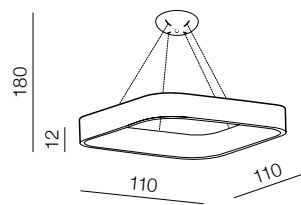

**Solvent S Pendant CCT SMART 80**  
+ REMOTE CONTROL **LED**

- ❶ AZ3986 (grey)
- ❷ AZ3985 (white)
- ❸ AZ3984 (black)

LED 92W 4700lm CCT  
steel/acryl

**Solvent S Pendant CCT SMART 110**  
+ REMOTE CONTROL **LED**