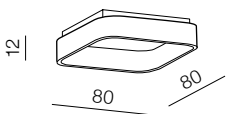

Solvent S Top CCT SMART 80
+ REMOTE CONTROL **LED**

- 1 AZ4010 (grey)
- 2 AZ4009 (white)
- 3 AZ4008 (black)

LED 92W 4700lm CCT
steel/acryl