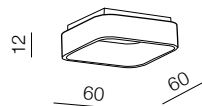

SOLVENT SOLVENT CCT + REMOTE CONTROL

1 GREY

2 WHITE

3 BLACK

Solvent S Top CCT SMART 45
+ REMOTE CONTROL **LED**

- 1 AZ4004 (grey)
- 2 AZ4003 (white)
- 3 AZ4002 (black)

LED 32W 2700lm CCT
steel/acryl

Solvent S Top CCT SMART 60
+ REMOTE CONTROL **LED**