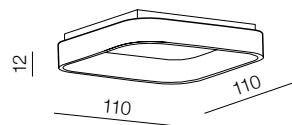

- 1 AZ4007 (grey)
- 2 AZ4006 (white)
- 3 AZ4005 (black)

LED 42W 3300lm CCT
steel/acryl

Solvent S Top CCT SMART 80
+ REMOTE CONTROL **LED**

- 1 AZ4010 (grey)
- 2 AZ4009 (white)
- 3 AZ4008 (black)

LED 92W 4700lm CCT
steel/acryl