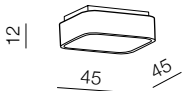

SOLVENT SOLVENT CCT + REMOTE CONTROL

1 GREY

2 WHITE

3 BLACK

Solvent S Top CCT SMART 45
+ REMOTE CONTROL **LED**

- 1 AZ4004 (grey)
- 2 AZ4003 (white)
- 3 AZ4002 (black)

LED 32W 2700lm CCT
steel/acryl

Solvent S Top CCT SMART 60
+ REMOTE CONTROL **LED**